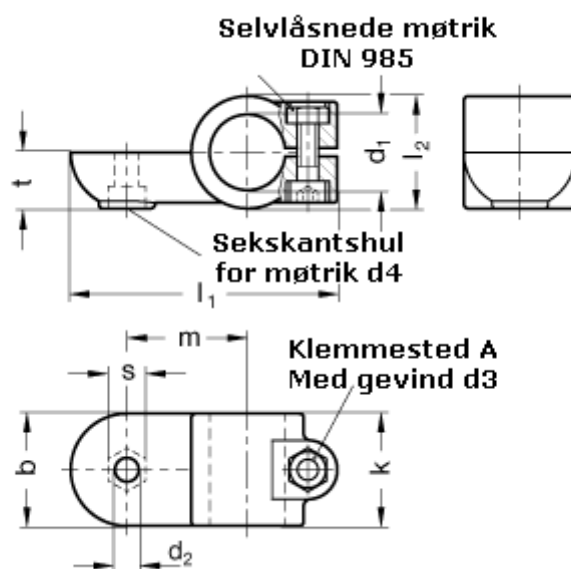

Article number: 20278B42OZ2SW

Description: E+G Swivel clamp connector  
GN278-B42-OZ-2-SW

## Measures

$b = 65$	$m = 70$
$d_1 = B42$	$s = 17.0$
$d_2 = 10.5$	$t = 32.5$
$d_3 = M10$	
$d_4 = M10$	
$k = 65$	
$l_1 = 148$	
$l_2 = 65$	